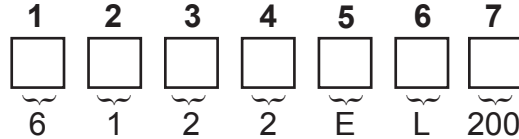

250/150 PSI DJ Series Butterfly Valves

CODE NUMBER SYSTEM

1 SERIES STYLE	CODE
WAFER	5
LUG	6

2 BODY	CODE
DUCTILE IRON	1

3 DISC/STEM	CODE
DUCTILE IRON / 410 SS	1
ALUMINUM BRONZE / 410 SS	2
316 SS / 329 SS	3
316 SS / 316 SS (1)	4

4 PRESSURE	CODE
150 PSI (5)	1
200 PSI	2
250 PSI (3)	3

5 LINER	CODE
NBR (BUNA-N)	B
EPDM	E

6 OPERATOR	CODE
LEVER (2)	L
GEAR (4)	G
BARE STEM	X

7 SIZE	CODE
2"	200
3"	300
4"	400
5"	500
6"	600
8"	800
10"	910
12"	912
14"	914
16"	916
18"	918
20"	920
24"	924

NOTES:

- (1) 150 PSI Maximum
- (2) 2" ~ 8"
- (3) 2" ~ 12"
- (4) 10" ~ 24" Standard (2" ~ 8" Optional)
- (5) 14" ~ 24"

WAFER STYLE DUCTILE IRON DISC					
DUCTILE IRON BODY • EXT NECK • SS STEM EPDM (E)* / NBR (B)* LINER					
SIZE		5113(*)L	5113(*)G	WEIGHT	
Inch	CODE (xxx)	LEVER	GEAR	LEVER	GEAR
2	200	\$109	\$251	4.2	4.9
2½	212	\$112	\$257	5.0	5.7
3	300	\$120	\$265	6.8	8.6
4	400	\$146	\$286	7.4	9.2
5	500	\$188	\$334	12.9	14.2
6	600	\$237	\$385	15.9	17.2
8	800	\$345	\$489	29.9	33.6
10	910	-	\$624	-	55.6
12	912	-	\$821	-	70.6
14	914	-	5111(*)G \$1,379	-	119.0
16	916	-	\$2,000	-	172.0
18	918	-	\$2,555	-	252.0
20	920	-	\$3,054	-	309.0
24	924	-	\$5,462	-	529.0